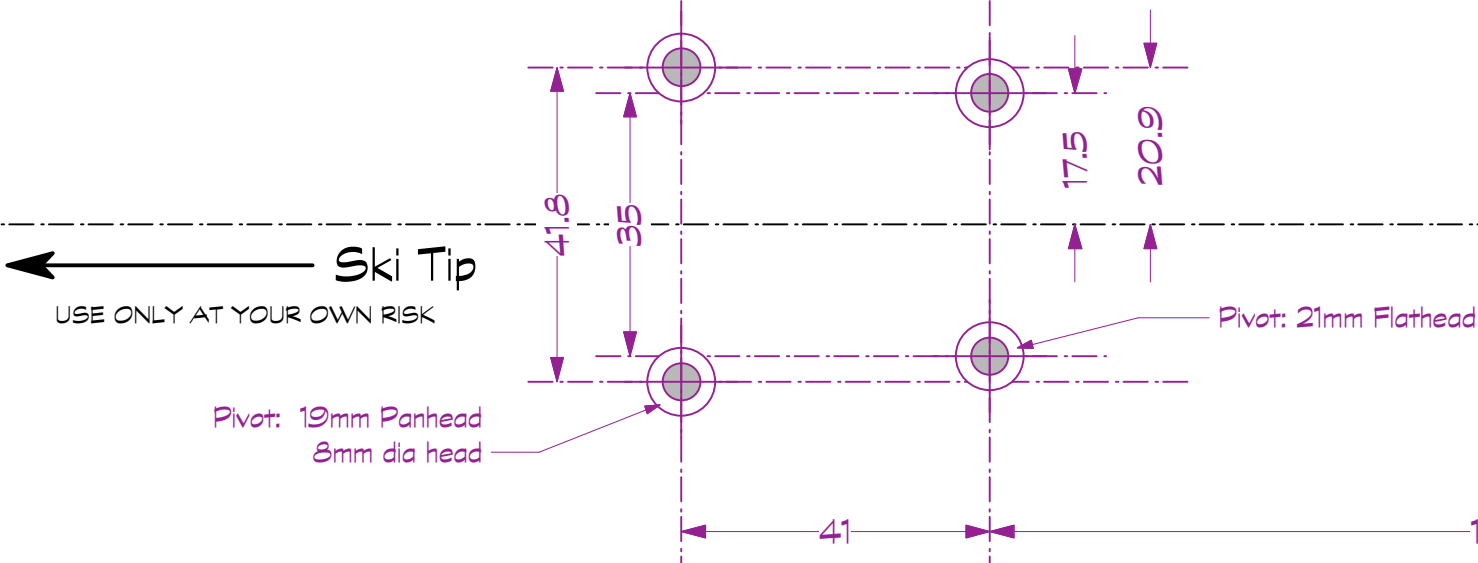

Look Pivot/FKS-Toe-2012

Pivot: Use 7.5mm (min) length
Alpine bit x Ski Mfgr.
recommended Diameter

Mat

Mat